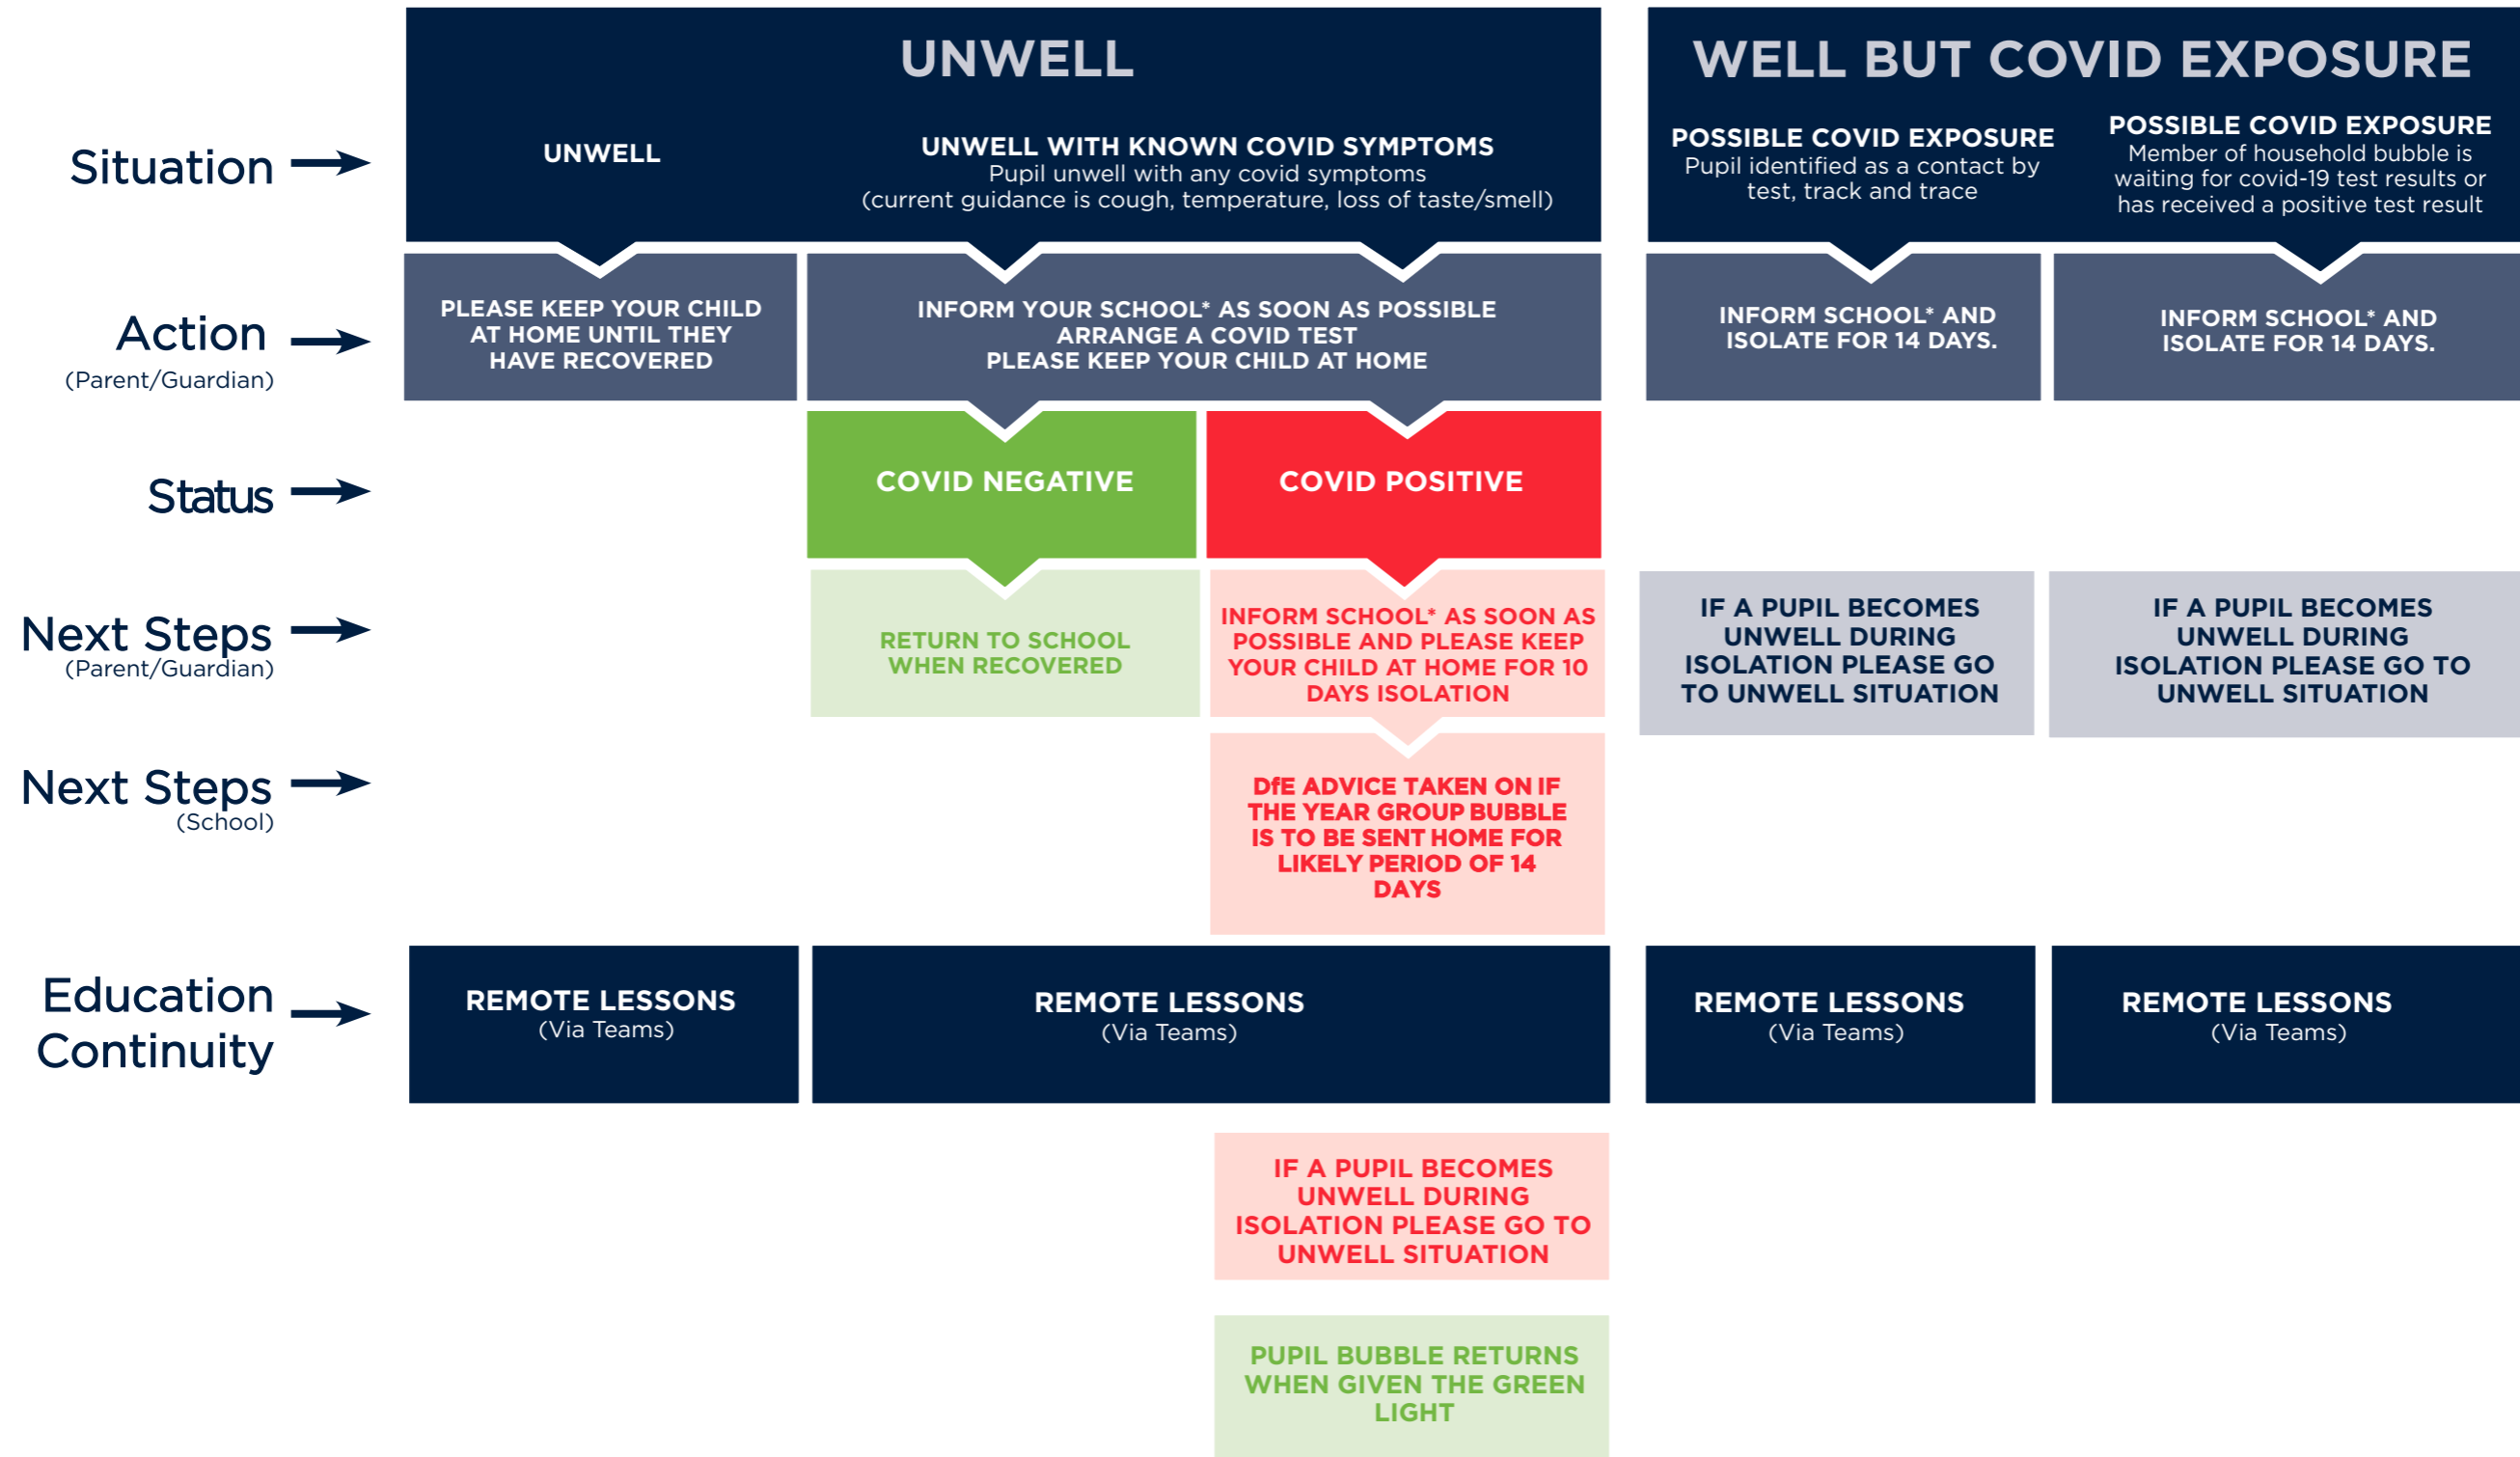

## COVID-19 - KEEPING THE KING'S FOUNDATION SAFE

Please find below our guidance for what to do should your child become ill.  
To help keep pupils, staff and the wider community safe we request all ill pupils are kept at home.