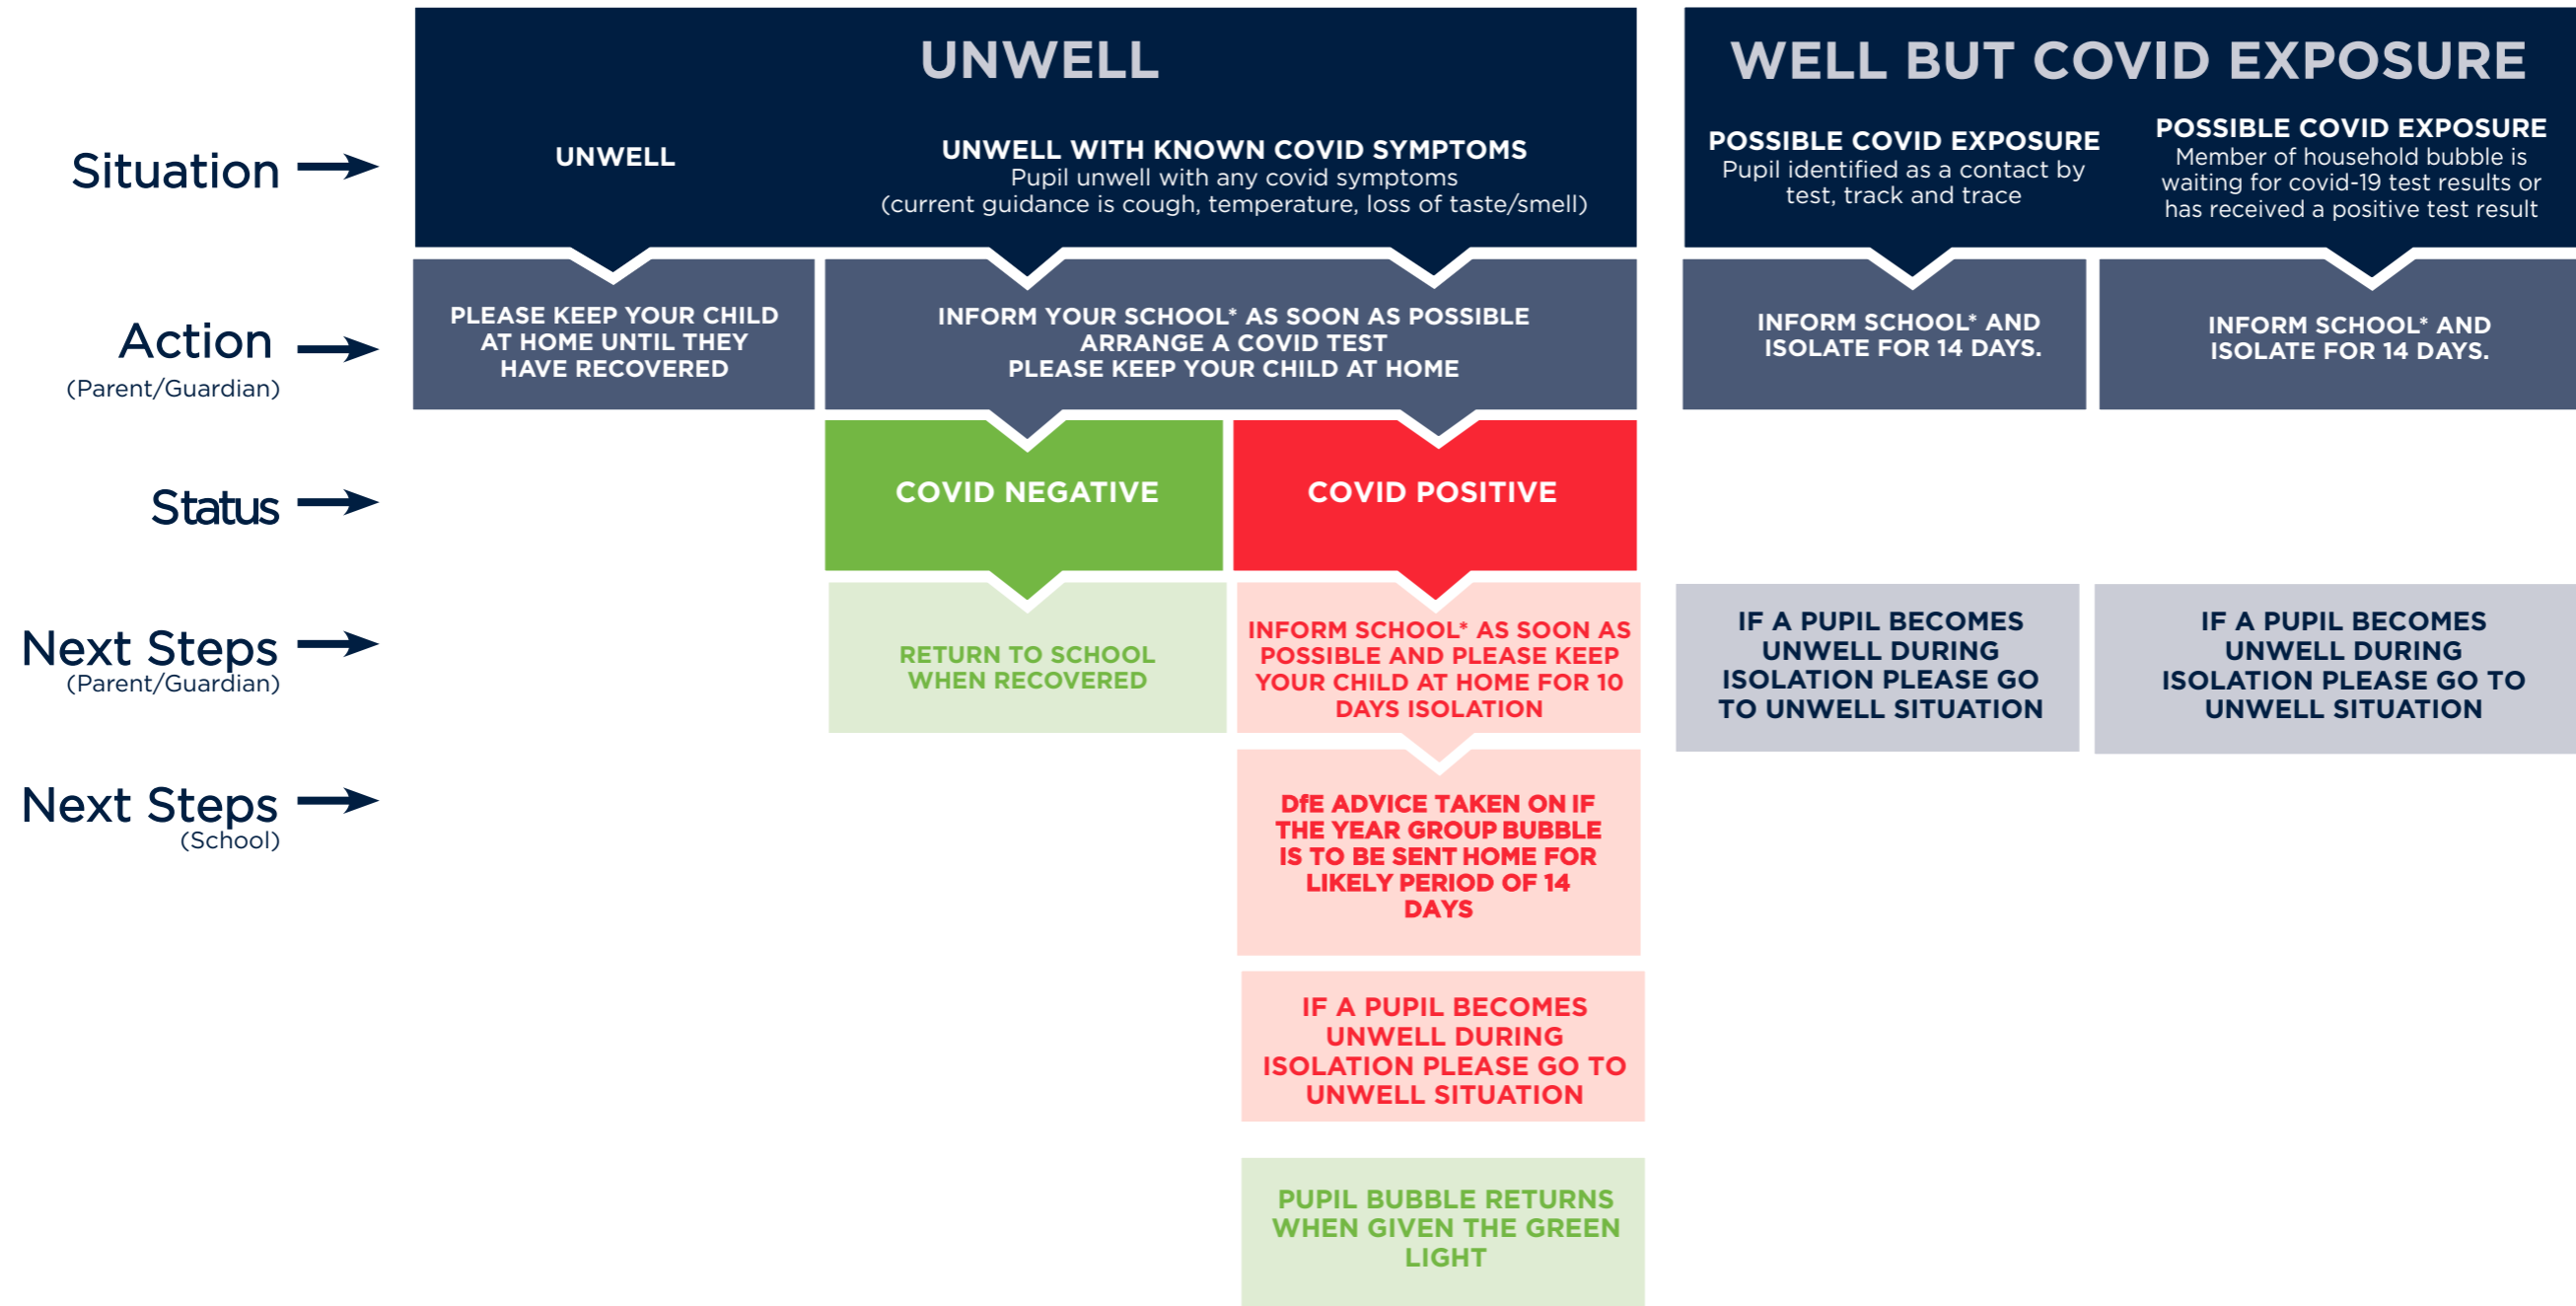

COVID-19 - KEEPING THE KING'S FOUNDATION SAFE

Please find below our guidance for what to do should your child become ill.
To help keep pupils, staff and the wider community safe we request all ill pupils are kept at home.