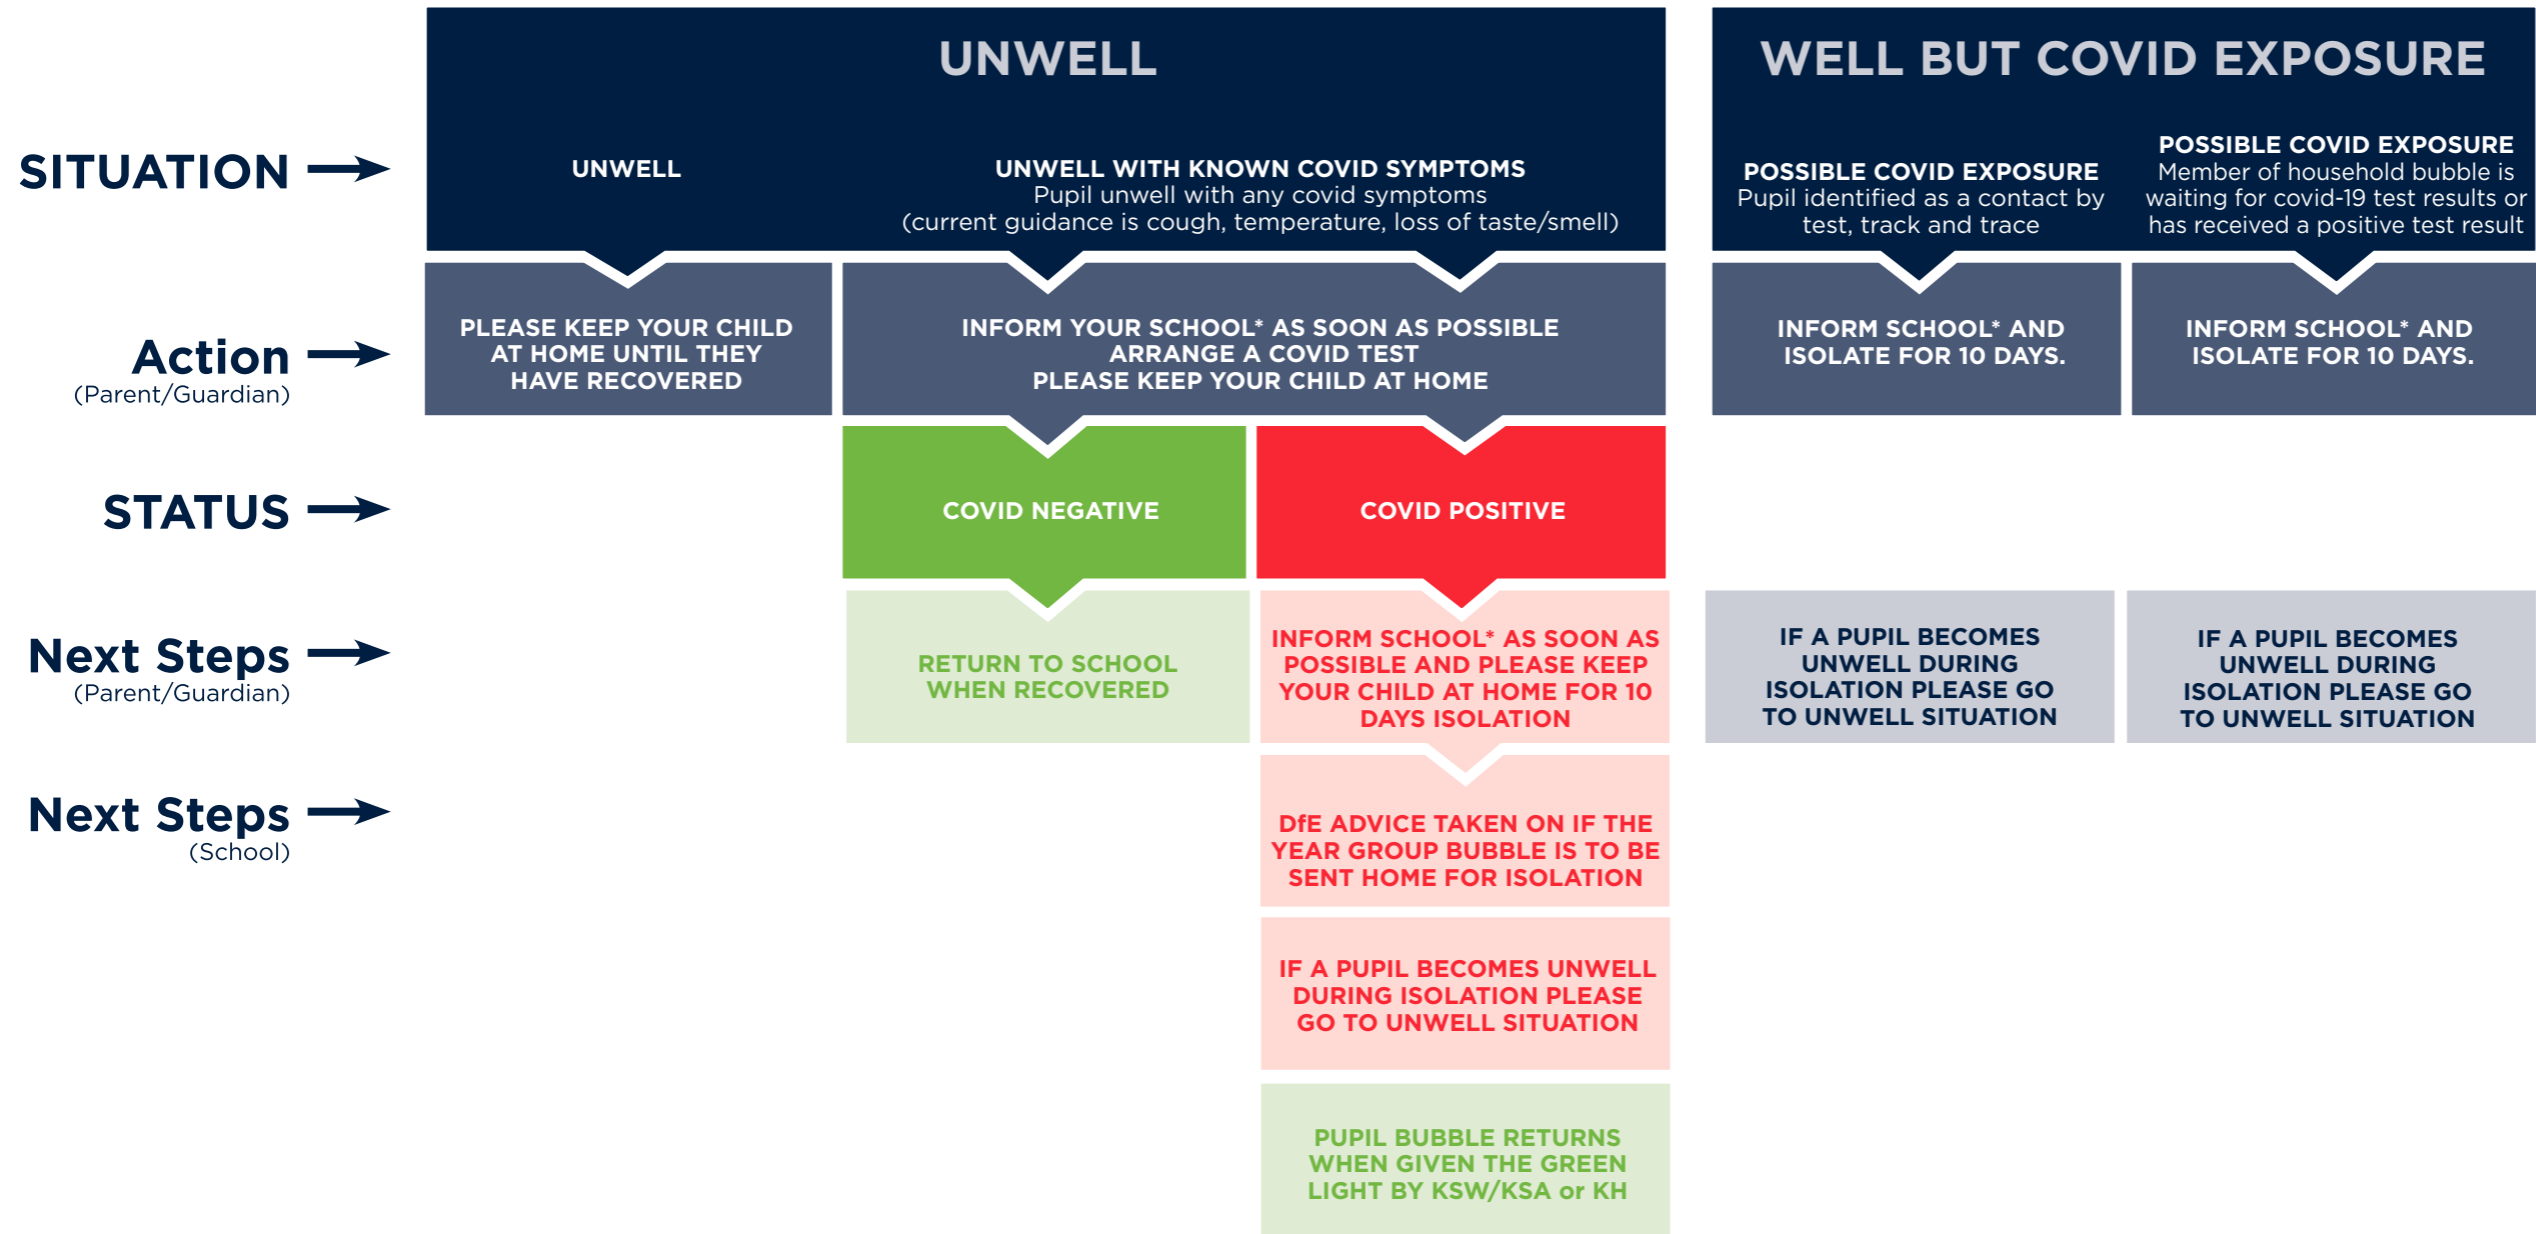

COVID-19 - KEEPING THE KING'S FOUNDATION SAFE

Please find below our guidance for what to do should your child become ill.
To help keep pupils, staff and the wider community safe we request all ill pupils are kept at home.