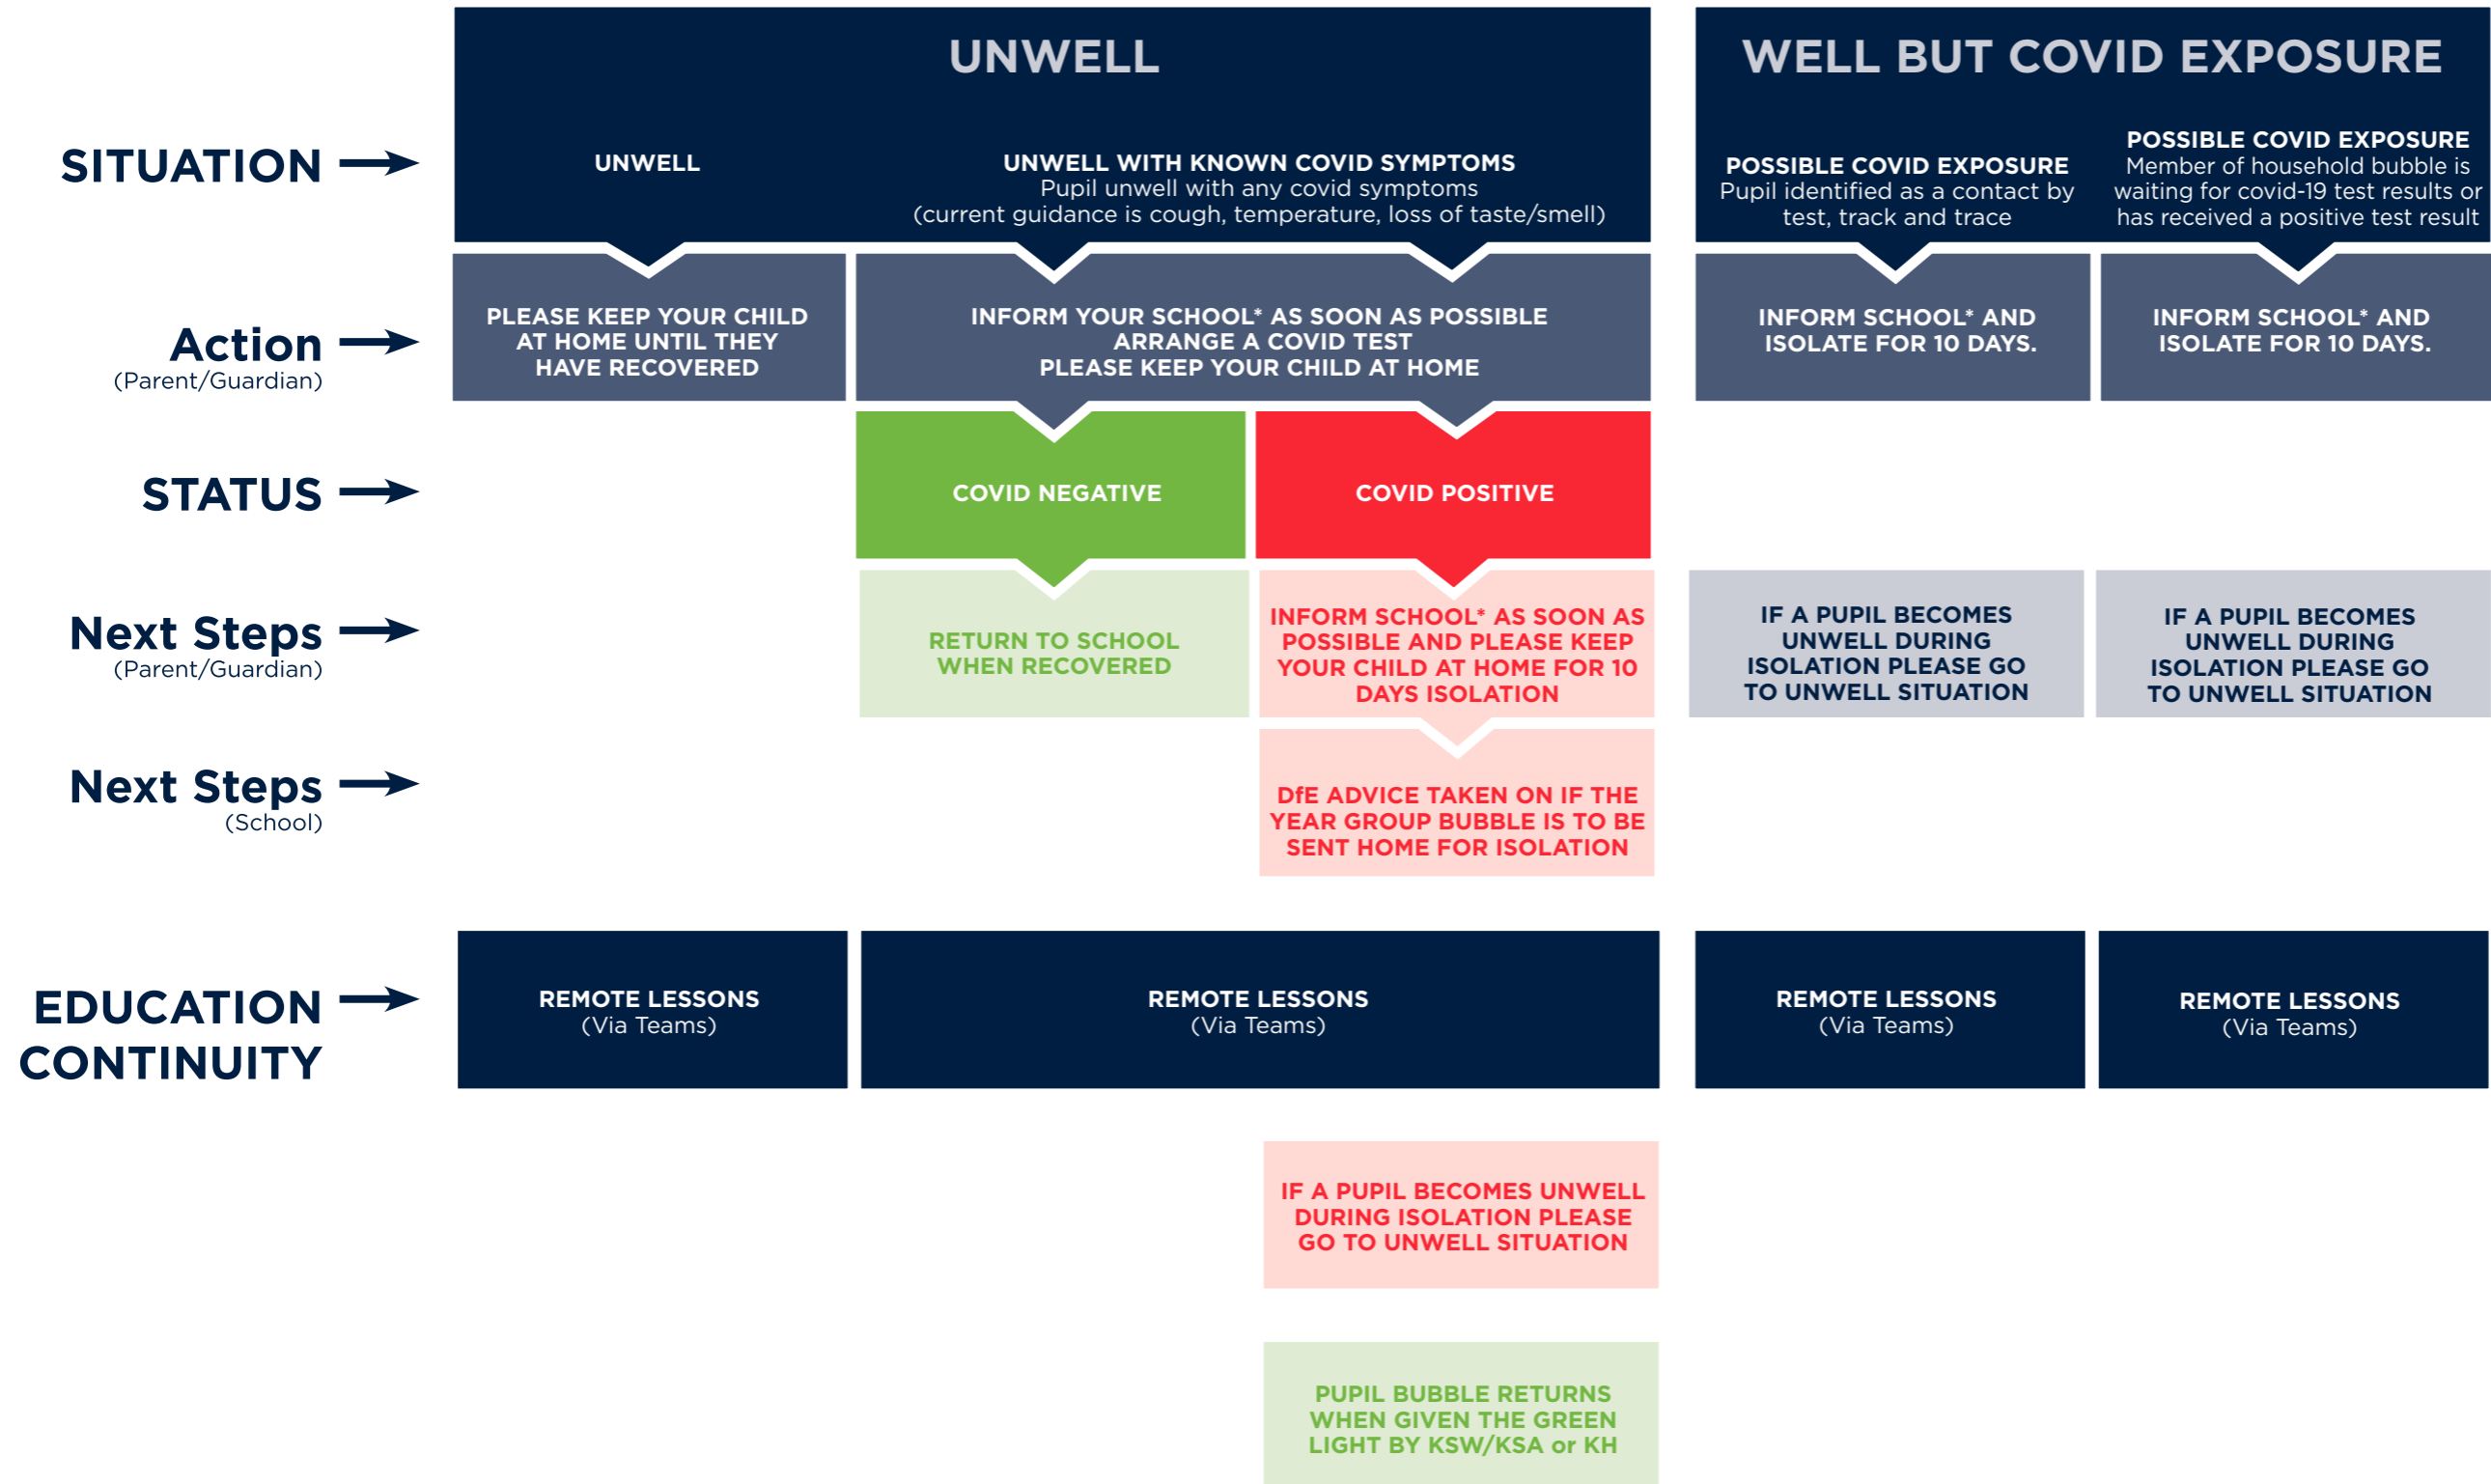

COVID-19 - KEEPING THE KING'S FOUNDATION SAFE

Please find below our guidance for what to do should your child become ill.
To help keep pupils, staff and the wider community safe we request all ill pupils are kept at home.

*SCHOOL ABSENCE CONTACT DETAILS

King's Hawford **01905 354906**

King's St Alban's **01905 354906**

King's Senior **01905 720700**

**COVID EXPOSURE

Anyone who has been exposed to a pupil/person diagnosed as having COVID-19